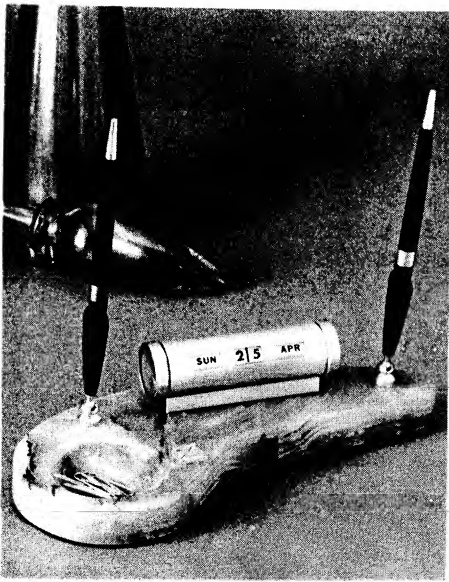

DELUXE BALL POINT PEN

612CT - PEN BASE — DOUBLE PEN — TILT CALENDAR WIDE TRAY

410CK - PEN BASE — DOUBLE PEN — ALARM CLOCK — AUTO CAL — TRAY — FREE FORM

PARKER JOTTER

SHEAFFER DS 195

NAME BRAND PENS AVAILABLE WITH